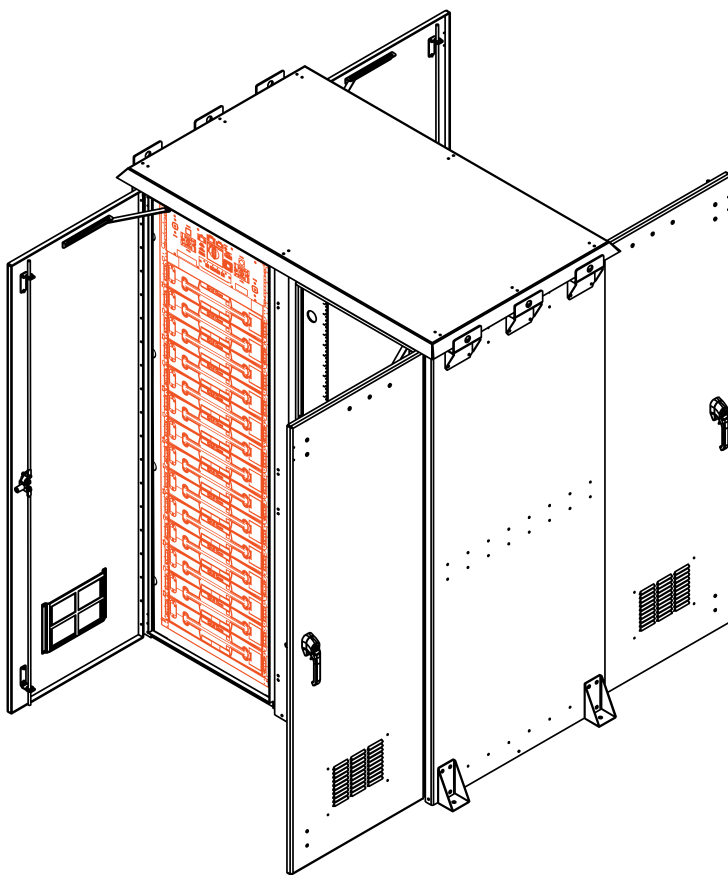

- Demand Charge Management
- PV Self Consumption
- Data Analysis & Reporting
- System Alerts
- SGIP Compliance
- ITC Compliance for Solar + Storage

These racks are housed in Switch's **NEMA 3R Energy Storage Unit (ESU) built to UL 9450.**